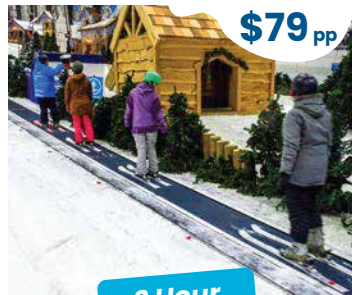

TEAM ACTIVITIES ARE MORE FUN ON SNOWPLANET

TEAM ACTIVITIES Just add snow!

Snowplanet is an ideal setting to hold your next work function or team activity. As New Zealand's only indoor snow dome you can host a unique and fun experience for your employees, family and friends. Just 30 minutes north of Auckland, do something different! Facilitated activities are subject to availability **Monday to Friday 9am - 3pm**, excluding public and school holidays, unless otherwise agreed.

- 2 hour Skiing or Snowboarding
- Skis/Snowboard
- Boots & Helmet Hire
- Ask about our 4 Hour and Day Pass options

\$99 pp

2 Hour Snowlympics Combo

Have you always wanted to have a go on the snow? Now's your chance with Snowlympics!