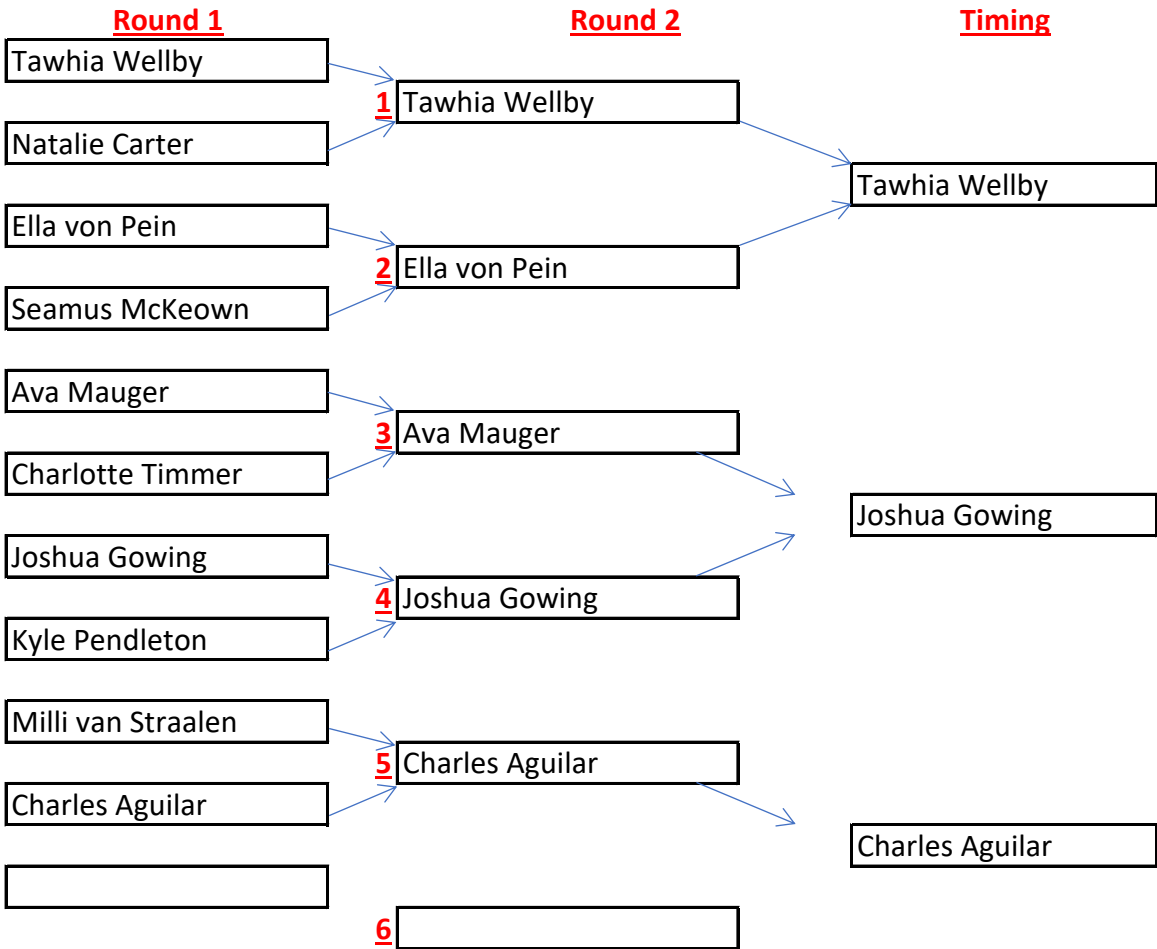

SKI DUAL

Champs

SKI DUAL
Plate

Molly Charlesworth	1st
Joshua Wu	2nd
Summer Li	3rd

SNB DUAL
Champs

17.86

Benjamin Li	1st
Harriet Gowing	2nd
Isaac Swift	3rd

18.94

20.8

SNB DUAL

Plate

Round 4

Round 5

21.4

Charles Aguilar	1st
Joshua Gowing	2nd
Tawhia Wellby	3rd

19.14