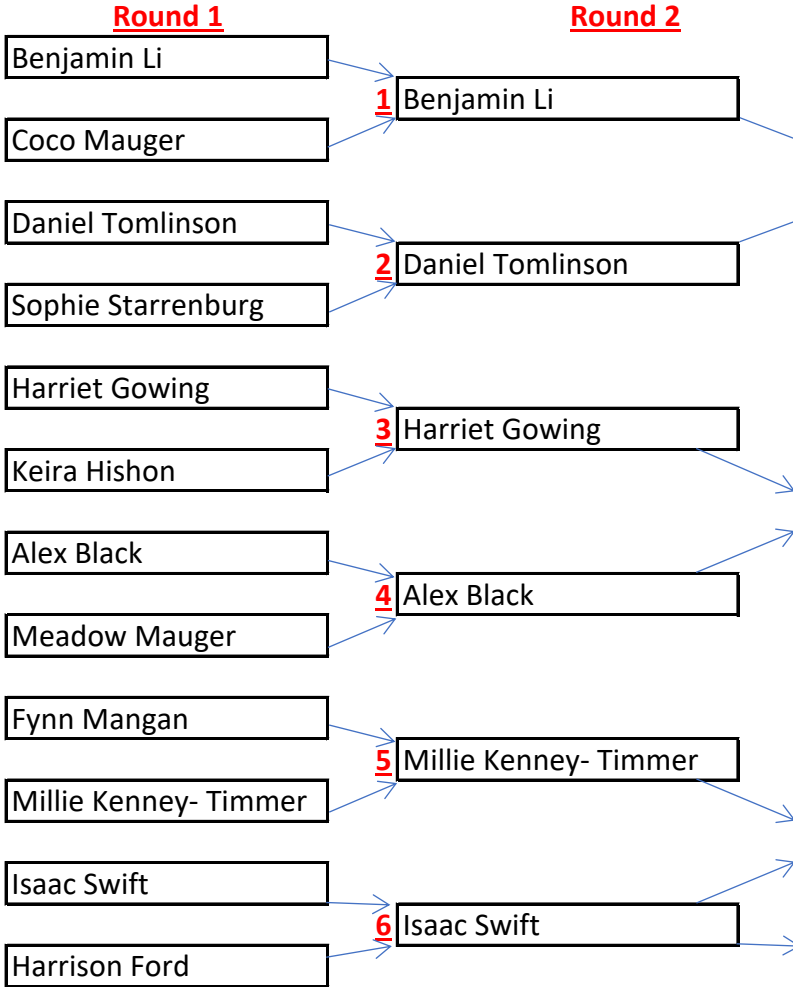

SKI DUAL

Champs

SKI DUAL
Plate

Molly Charlesworth	1st
Joshua Wu	2nd
Summer Li	3rd

SNB DUAL
Champs

17.86

Benjamin Li	1st
Harriet Gowing	2nd
Isaac Swift	3rd

18.94

20.8

SNB DUAL

Plate

Round 4

Round 5

21.4

Charles Aguilar	1st
Joshua Gowing	2nd
Tawhia Wellby	3rd

19.14