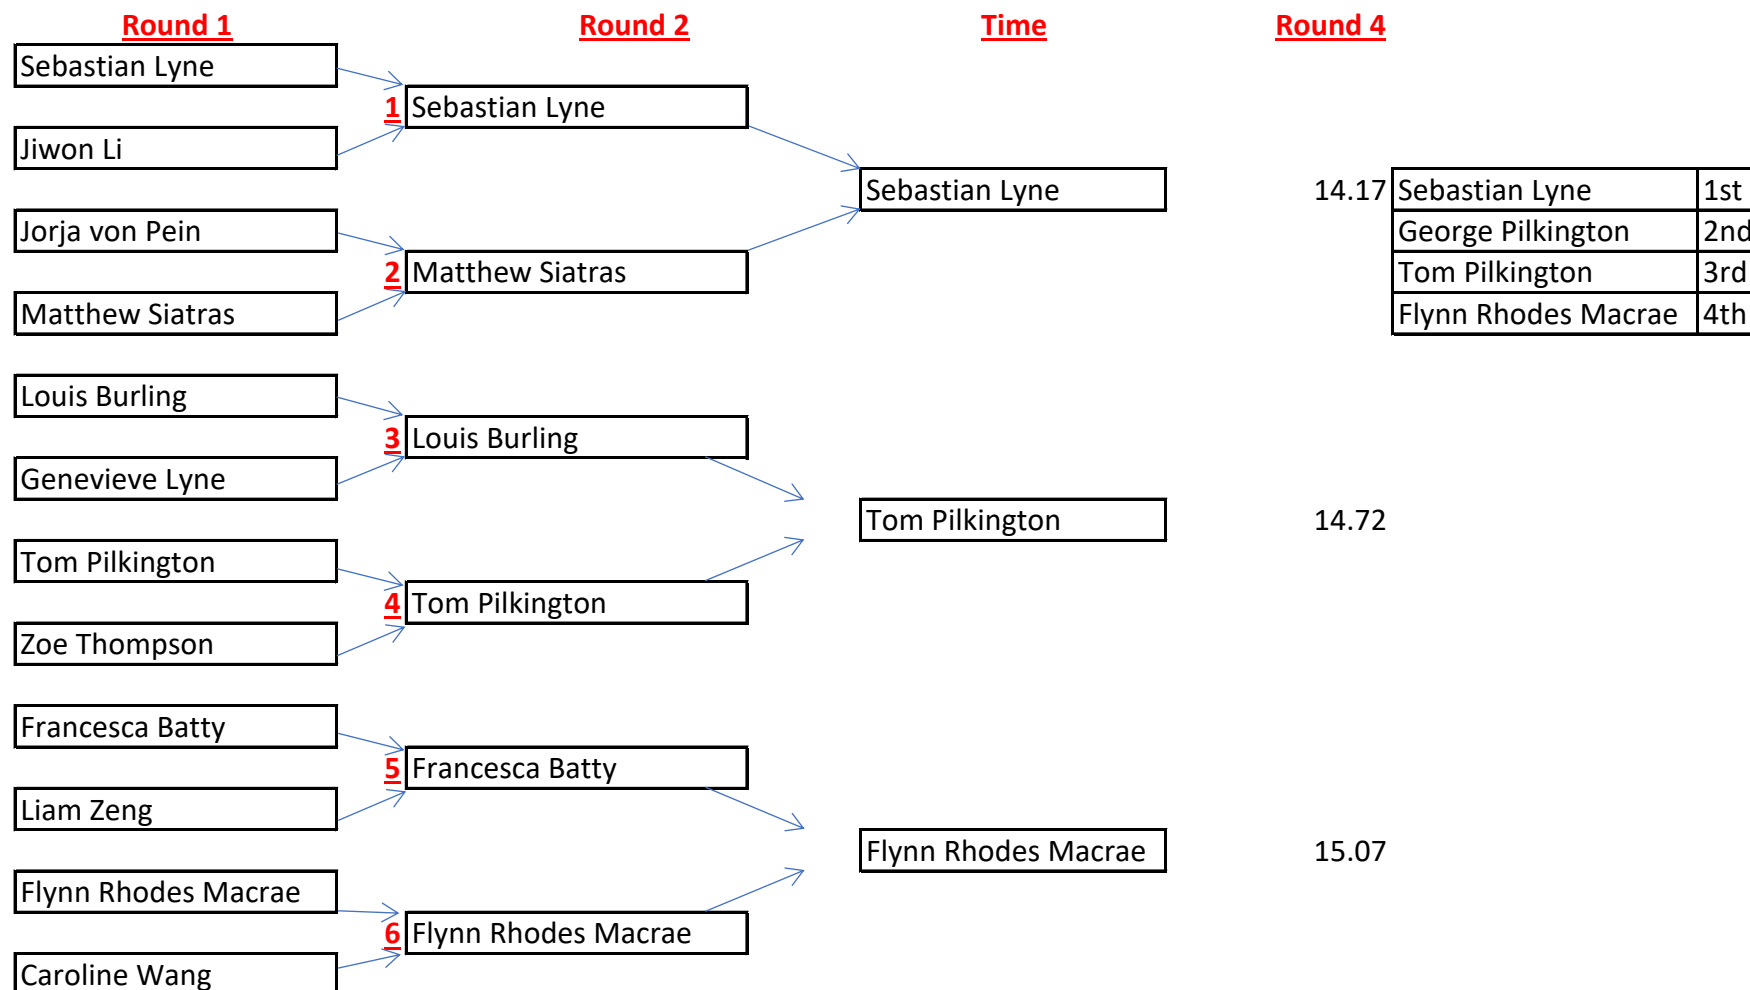

641	Ava Mauger	F	St Marys College	22	23	21	23	28
640	Coco Mauger	F	Westlake Girls	20	18	15	20	27
648	Natalie Carter	F	Waikato Dio	20	15	15	20	26
655	Ella von Pein	F	Napier Girls High	0	0	0	0	0
661	Charlotte Timmer	F	Whangaparaoa College	0	0	0	0	0

SKI DUAL

Champs