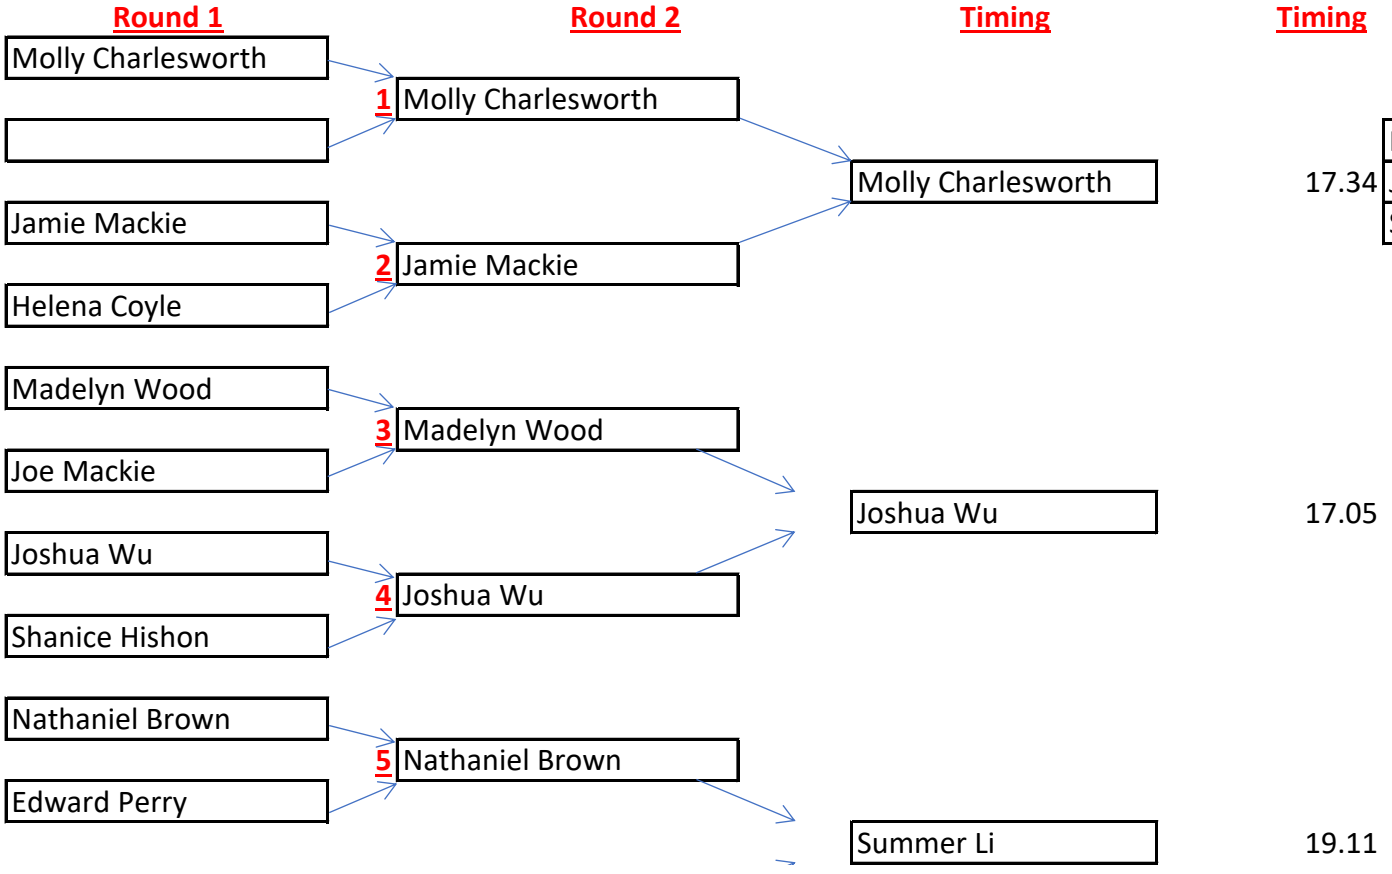

SKI DUAL

Champs

SKI DUAL
Plate

Molly Charlesworth	1st
Joshua Wu	2nd
Summer Li	3rd

SNB DUAL
Champs

17.86

Benjamin Li	1st
Harriet Gowing	2nd
Isaac Swift	3rd

18.94