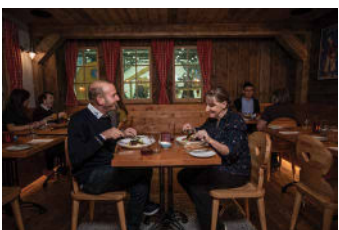

The Chalet Experience

The Chalet is a stand-alone swiss cottage offering unique group menus such as Après Ski with Swiss Fondue, 3D Dining and much more.

Maximum of 24 guests
Also available for private hire - POA

Terms & Conditions:

- The whole Group must participate in the chosen menu
- Dietary requirements and special requests must be made at the time of booking or may not be able to be accommodated
- Additional charges may apply for gluten free and dairy free options
- Final numbers for all catering must be confirmed no less than 5 working days prior to visit
- All prices include GST and are valid until 31 March 2024

Restaurant Opening Hours

Mon - Tues & Thurs	10:00am - 10:00pm
Wed	10:00am - 4:00pm
Friday	10:00am - 12:00am
Saturday	10:00am - 10:00pm
Sunday	10:00am - 10:00pm

Snowplanet, 91 Small Road, Silverdale, Auckland 0932
Enjoy FREE parking when you visit.

0800 SNOWPLANET | 09 427 0044
info@snowplanet.co.nz

GET DIRECTIONS!