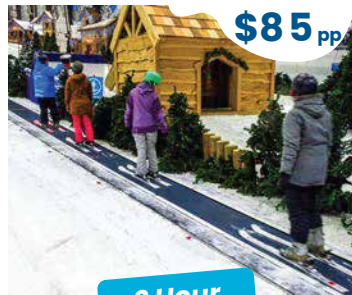

## TEAM ACTIVITIES Just add snow!

Snowplanet is an ideal setting to hold your next work function or team activity. As New Zealand's only indoor snow dome you can host a unique and fun experience for your employees, family and friends. Just 30 minutes north of Auckland, do something different! Facilitated activities are subject to availability, excluding public and school holidays, unless otherwise agreed.