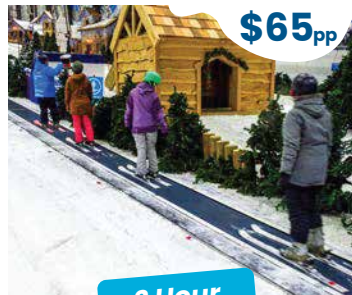

TEAM ACTIVITIES ARE MORE FUN ON SNOWPLANET

TEAM ACTIVITIES Just add snow!

Snowplanet is an ideal setting to hold your next work function or team activity. As New Zealand's only indoor snow dome you can host a unique and fun experience for your employees, family and friends. Just 30 minutes north of Auckland, do something different! Facilitated activities are subject to availability **Monday to Friday 9am – 3pm**, excluding public and school holidays, unless otherwise agreed.