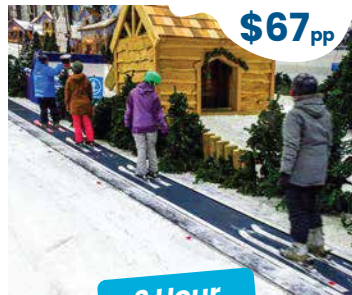

TEAM ACTIVITIES ARE MORE FUN ON SNOWPLANET

TEAM ACTIVITIES Just add snow!

Snowplanet is an ideal setting to hold your next work function or team activity. As New Zealand's only indoor snow dome you can host a unique and fun experience for your employees, family and friends. Just 30 minutes north of Auckland, do something different! Facilitated activities are subject to availability **Monday to Friday 9am – 3pm**, excluding public and school holidays, unless otherwise agreed.